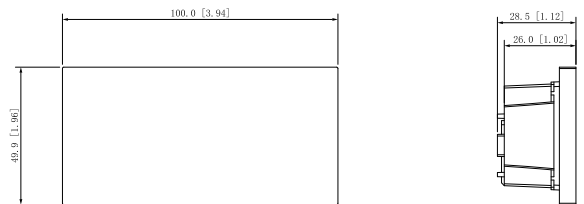

#### Regular

Appearance color	Silver
Dimensions	100mmx49.90mmx28.50mm(3.94"x1.96"x1.12")
Protection grade	IK07; IP65 (Apply silica gel to gaps between the device and the wall. Liquid sodium silicate is recommended. For details, see the quick start guide.)

### Dimension